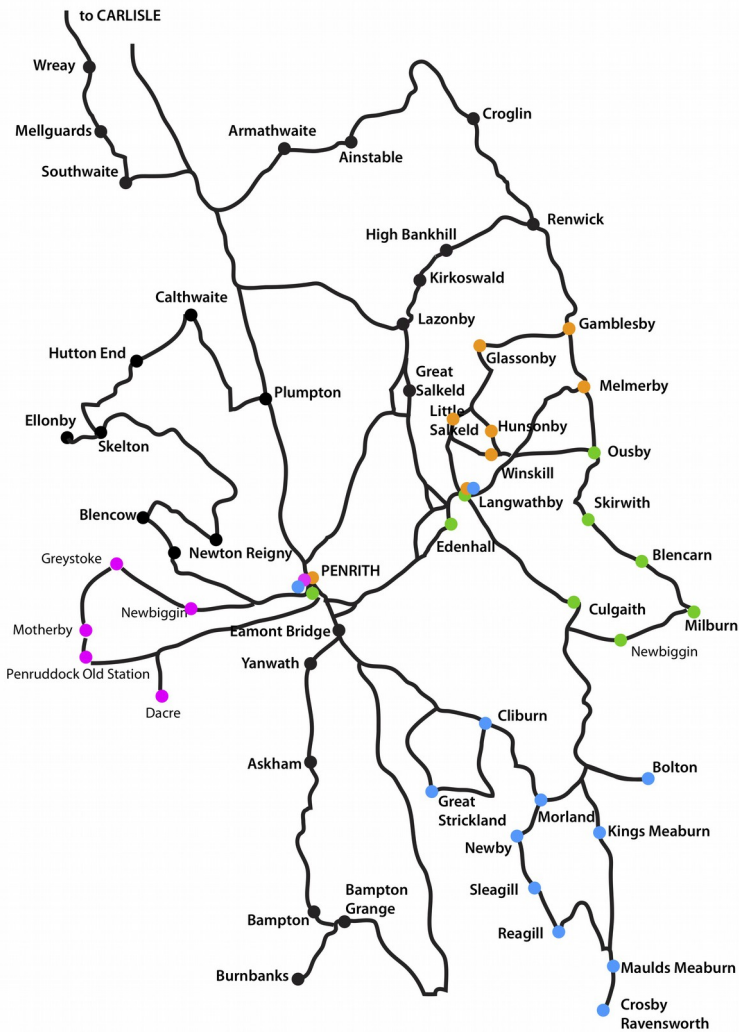

# Fellrunner Bus

## TUESDAY

TO PENRITH	ROUTE 138	
	Out	Back
Langwathby BSh	08 45	
Culgaith	08 55	<i>13 28S</i>
Newbiggin (nrCulgaith)	09 00	<i>13 33S</i>
Milburn Green	09 07	<i>13 40S</i>
Blencarn	09 14	<i>13 45S</i>
Skirwith	09 20	<i>13 51S</i>
Ousby	09 26	<i>13 57S</i>
Langwathby BSh	09 35	<i>13 20S</i>
Edenhall	09 39	<i>13 16S</i>
Penrith Health Ctr	09 48	**
Penrith Rail Stn		13 05
Morrisons	09 52	13 04
Penrith Bus Stn	09 55	13 00

TO PENRITH	ROUTE 105	
Penrith Bus Stn	11 25	
Dacre	11 40	<i>16 25S</i>
Penruddock Old station	11 48	<i>16 18S</i>
Motherby	11 50	<i>16 16S</i>
Greystoke	11 56	<i>16 10S</i>
Newbiggin (Stainton)	12 08	<i>16 00S</i>
Penrith Health Ctr	12 12	**
Penrith Rail Stn	12 17	**
Morrisons	12 20	15 48
Penrith Bus Stn	12 23	15 45

### Notes:

Locations shown in *italics\** will be visited only if requested the previous day.

Return journey times in *italics* and marked **S** are approximate and if no-one needs to be set down the stop may be omitted.